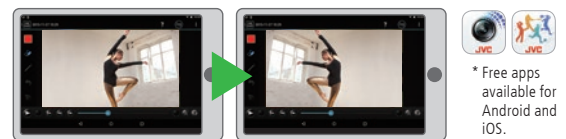

Mirroring Playback for dance practice, score superimposing, and lots more!

Works with iMovie and Final Cut Pro X

Edit your video afterwards just like pros do.